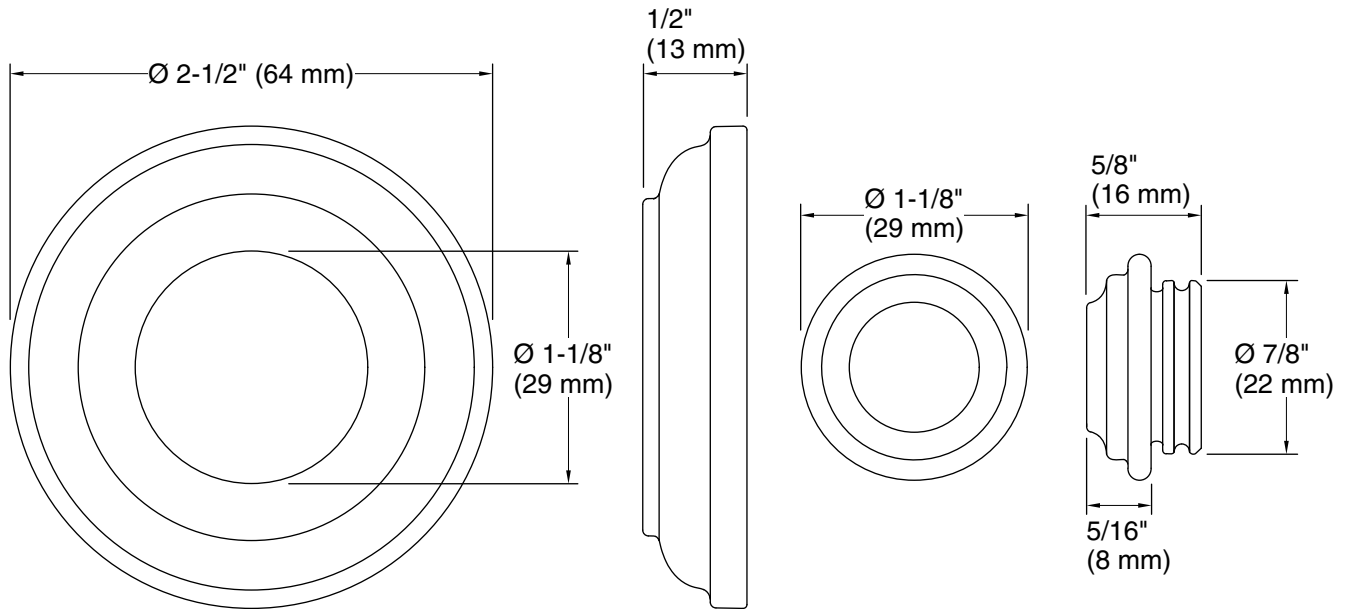

Technical Information

All product dimensions are nominal.

Drain included: No

Notes

Install this product according to the installation guide.